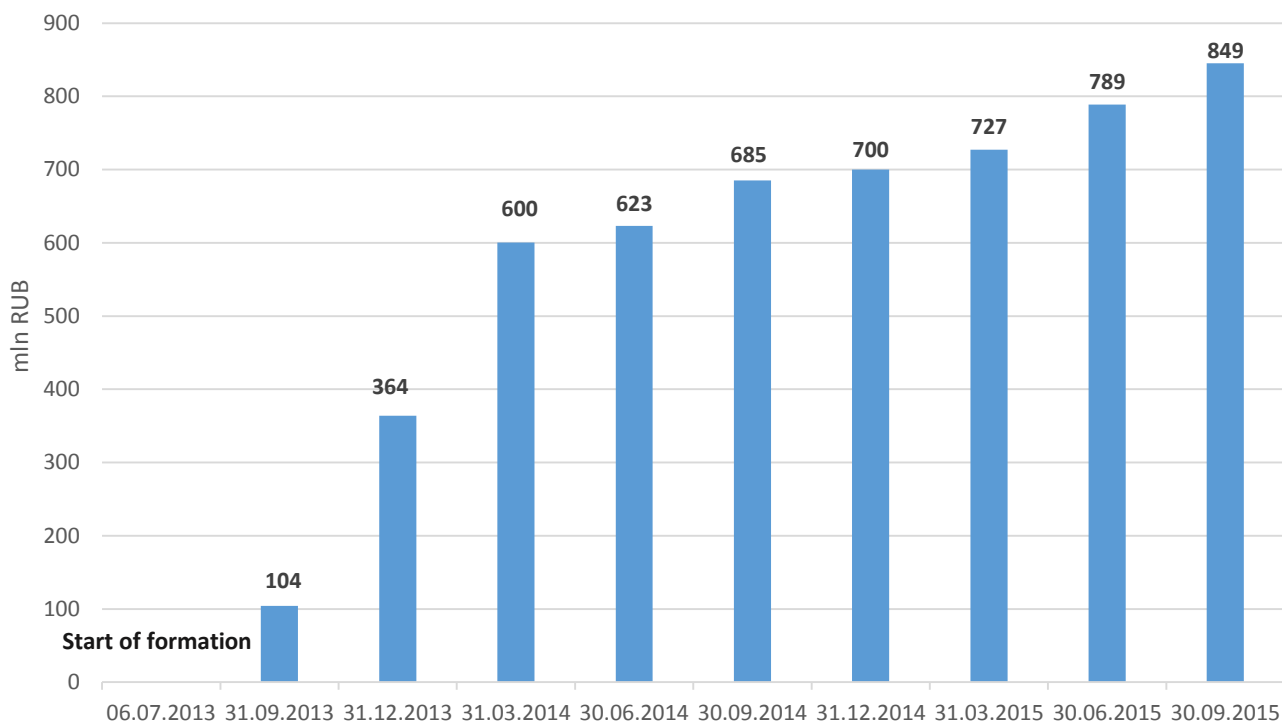

**Information about the market value and the structure of the assets comprising
the "ISTOKI" Endowment
Dated 30.09.2015**

The market value of the assets constituting the target capital

Structure of assets constituting the target capital