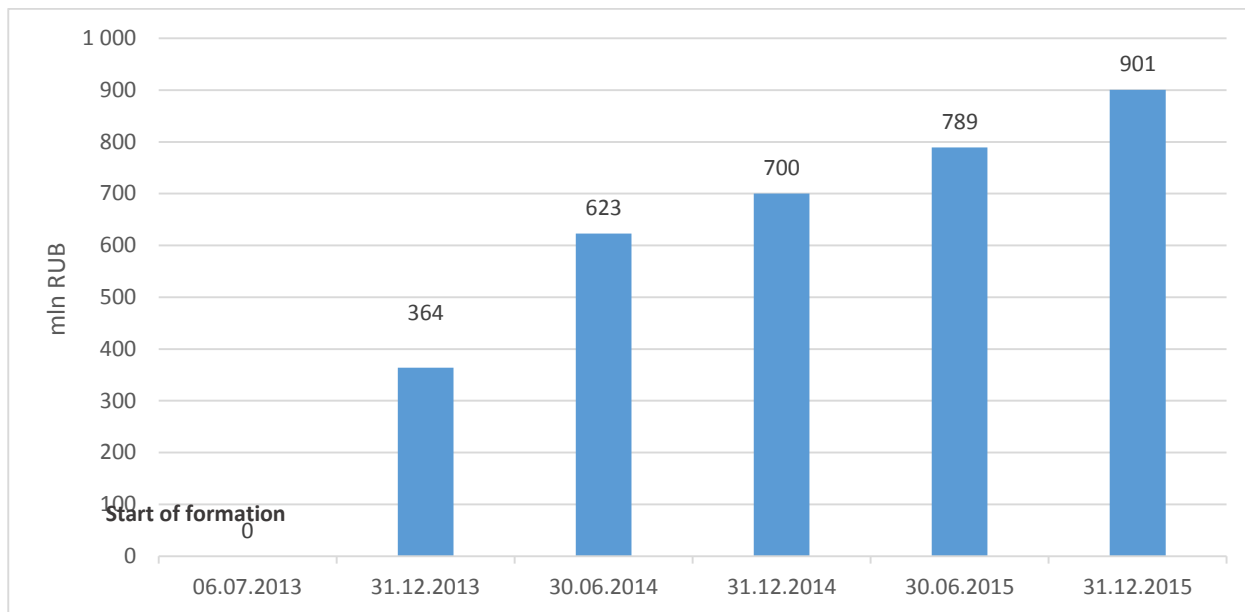

**Information about the market value and the structure of the assets comprising
the "ISTOKI" Endowment
Dated 31.12.2015**

The market value of the assets constituting the target capital

**Structure of assets constituting the target
capital**